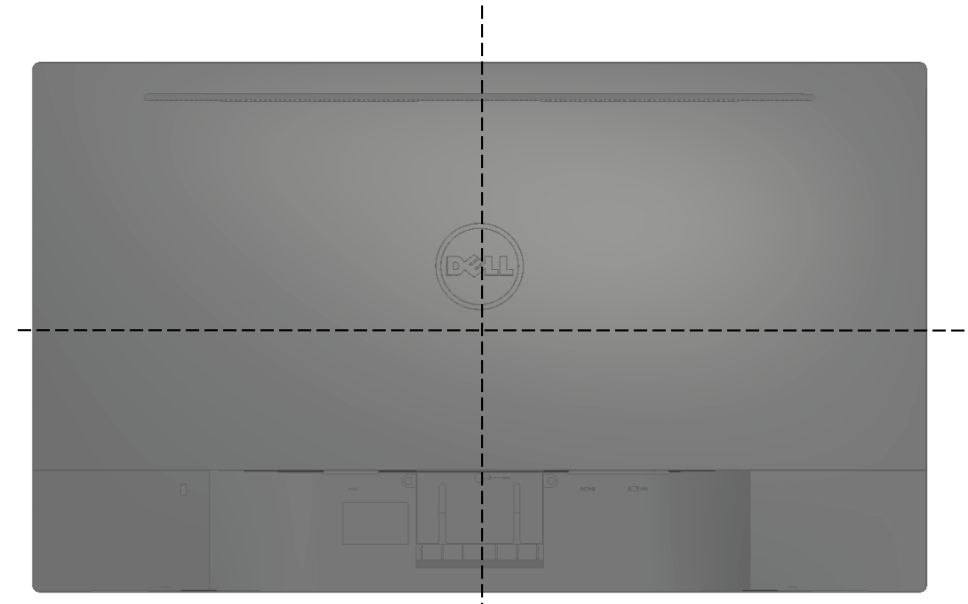

SE2416H Outline Dimensions

Nominal Dimensions
Unit: mm/(inch)

Back view of Monitor without stand

179.9 (7.08)