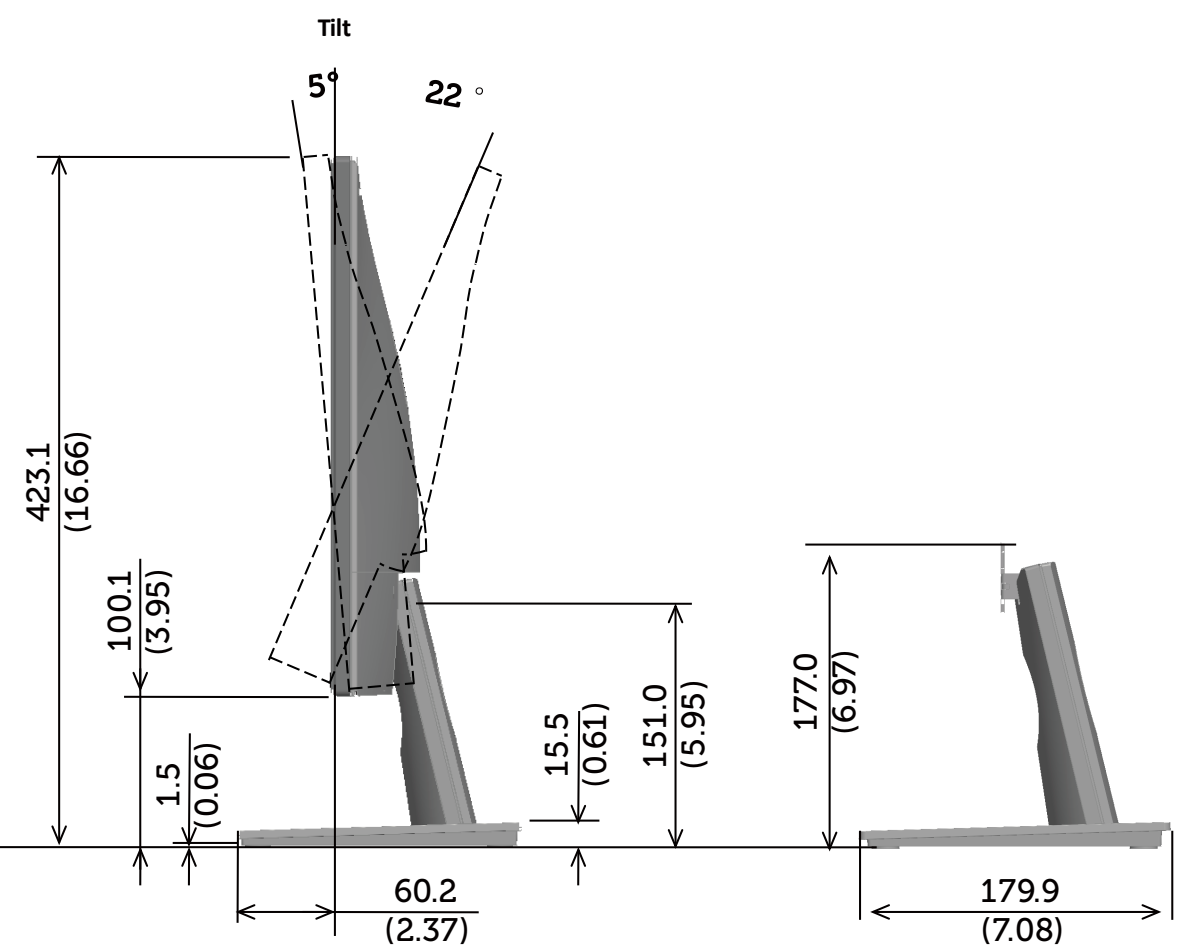

SE2416H Outline Dimensions

Nominal Dimensions
Unit: mm/(inch)

Back view of Monitor without stand

179.9 (7.08)