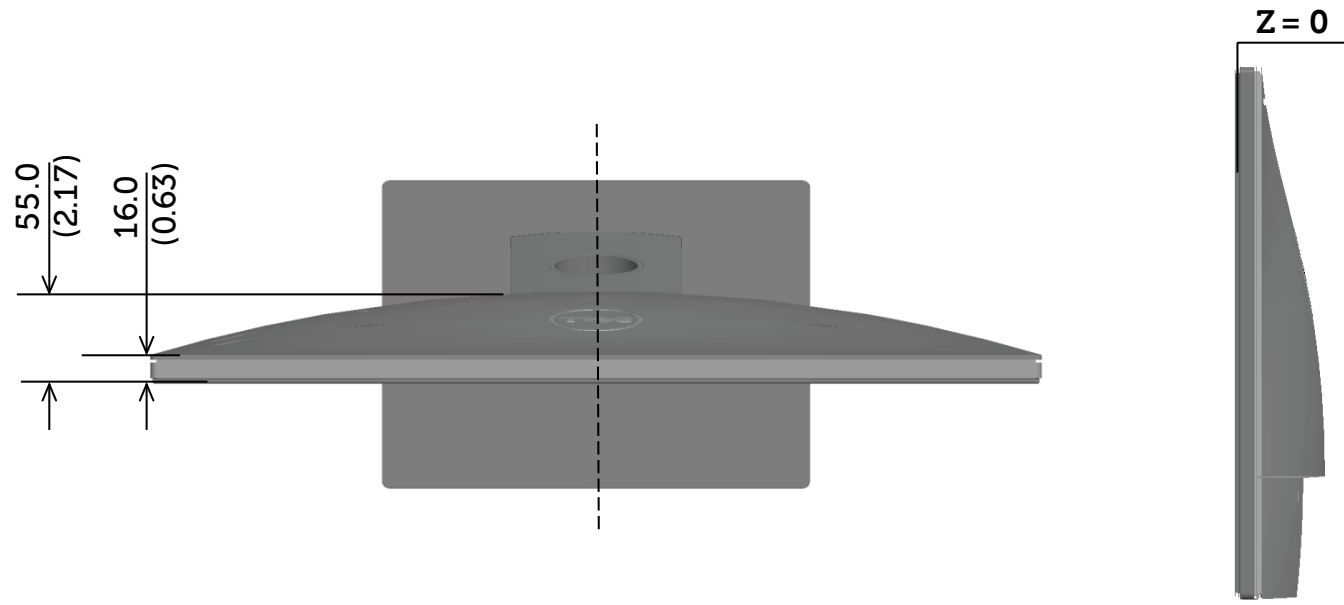

SE2416H Outline Dimensions

Nominal Dimensions
Unit: mm/(inch)

Back view of Monitor without stand

179.9 (7.08)