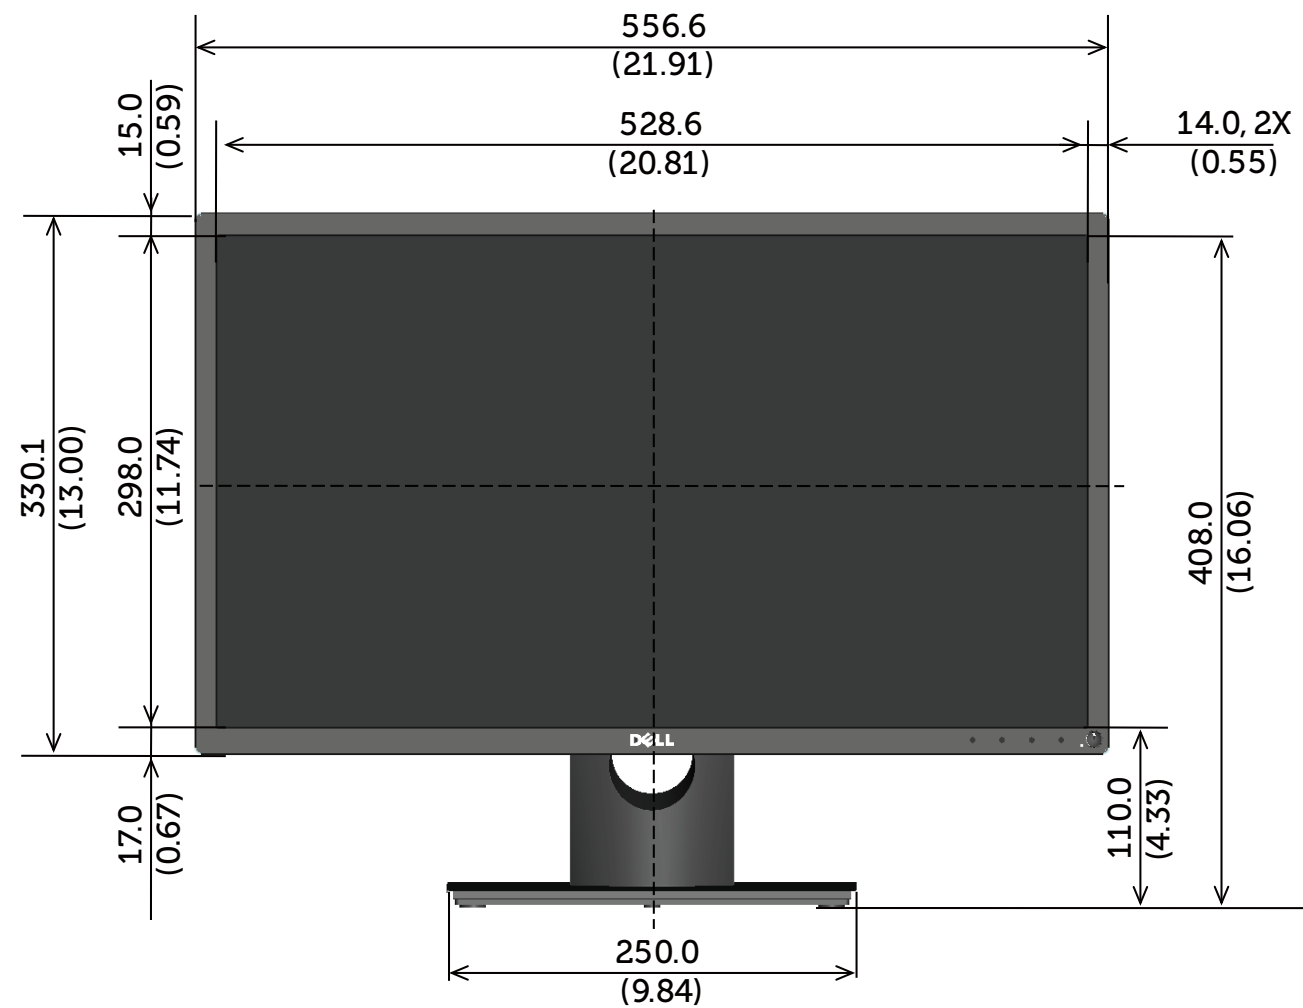

SE2416H Outline Dimensions

Nominal Dimensions
Unit: mm/(inch)

Back view of Monitor without stand

179.9 (7.08)